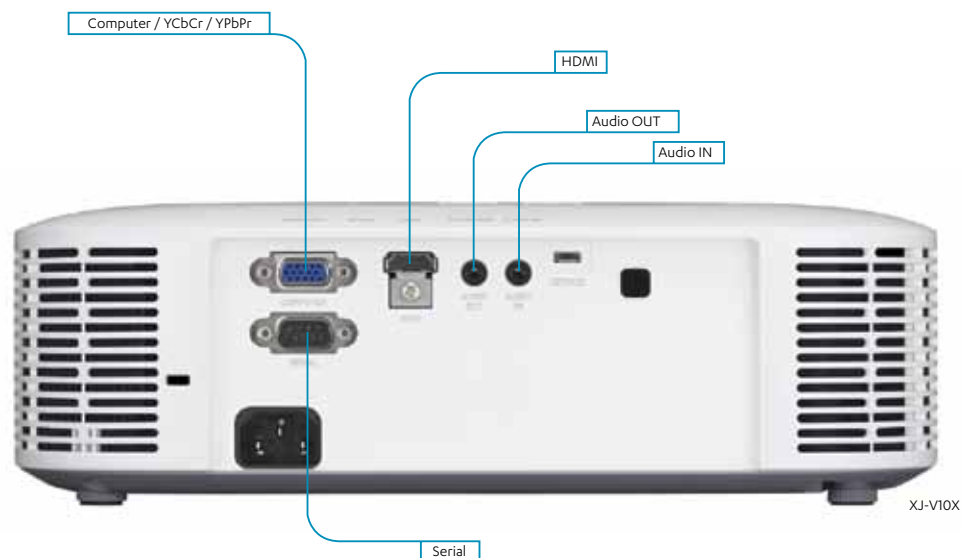

The DLP®-Logo is a registered trademark of Texas Instruments.

Discover more by visiting casio.co.uk/projectors or contact us
e: projectors@casio.co.uk t: 020 8208 9453

CASIO

* Whichever comes first