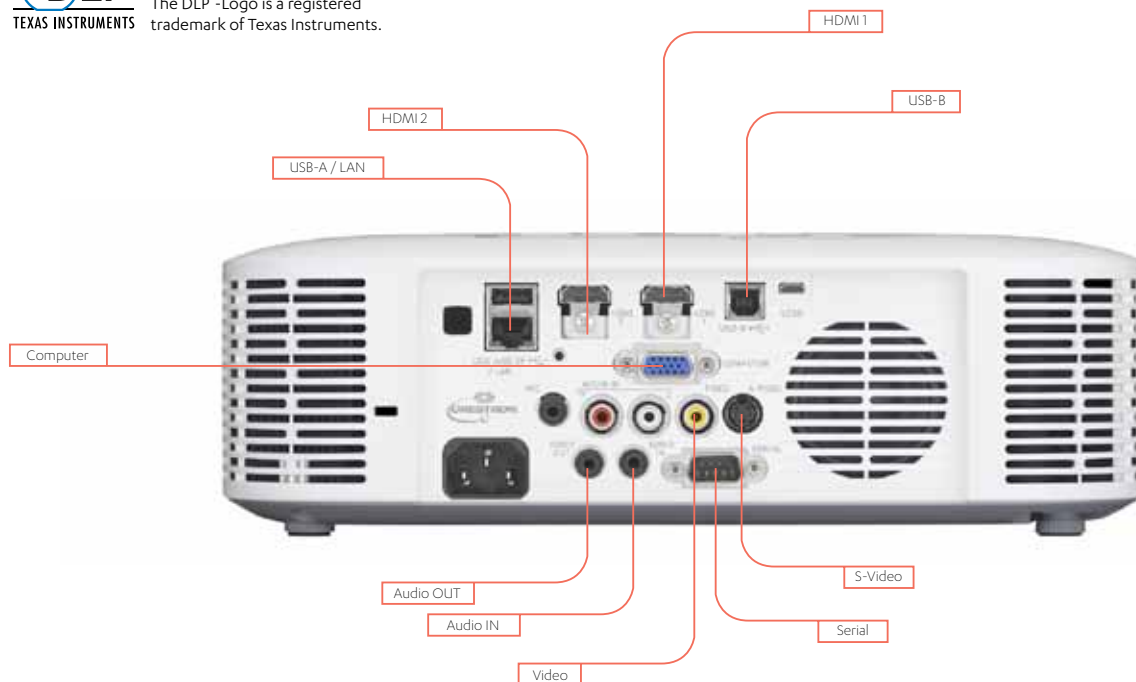

The DLP®-Logo is a registered trademark of Texas Instruments.

Discover more by visiting casio.co.uk/projectors or contact us
e: projectors@casio.co.uk t: 020 8208 9453

CASIO

* Whichever comes first